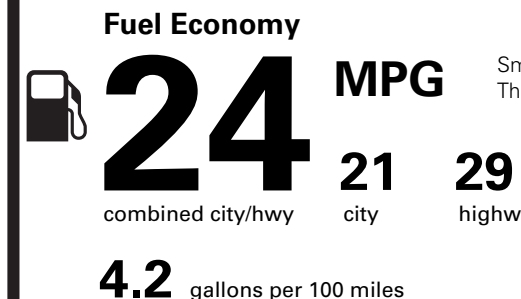

WARRANTY

- 4YR/50K MILE WARRANTY
- 4YR/50K PICKUPDELIVERY SVC
- 6YR/70K MI POWERTRAIN WA

INCLUDED ON THIS VEHICLE

(MSRP)

EQUIPMENT GROUP 201A

5,300.00

- PANORAMIC VISTA RF W/PWR SHAD
- ELEMENTS PACKAGE
- HEATED/VENTILATED D/P SEATS
- HEATED REAR SEATS
- HEATED STEERING WHEEL
- RAIN SENSING WIPERS
- WINDSHIELD WIPER DE-ICER
- LINCOLN CO-PILOT360 1.5 PLUS
- 360 DEGREE CAMERA
- ACTIVE PARK ASSIST 2.0
- INTEL ADAPT CRUISE CONTROL

OPTIONAL EQUIPMENT/OTHER

- 225/55R19 99V A/S BSW TIRES 150.00
- 17" MINI SPARE WHEEL W/TIRE 125.00
- 19" BRT MACH ALUM W/MAGNETIC CARGO AREA PROTECTOR

PRICE INFORMATION

BASE PRICE	443,390.00
TOTAL OPTIONS/OTHER	5,575.00
TOTAL VEHICLE & OPTIONS/OTHER	48,965.00
DESTINATION & DELIVERY	1,195.00
TOTAL BEFORE DISCOUNTS	50,160.00
EQUIPMENT GROUP SAVINGS	- - 750.00

(MSRP)

TOTAL MSRP $49,410.00

Whether you decide to lease or finance your vehicle, you'll find the choices that are right for you. See your Lincoln Dealer for details or visit www.lincolnafs.com.

NB161 N RD 2X 230 000149 02 16 22

RAMP ONE

CM18

RAMP TWO

CONVOY

ITEM #:

45-2348 O/T 2

This label is affixed pursuant to the Federal Automobile Information Disclosure Act. Gasoline, License, and Title Fees, State and Local taxes are not included. Dealer installed options or accessories are not included unless listed above.

EPA DOT Fuel Economy and Environment

Gasoline Vehicle

Small SUVs range from 16 to 125 MPG. The best vehicle rates 142 MPGe.

You spend $750

more in fuel costs over 5 years compared to the average new vehicle.

Annual fuel cost $1,450