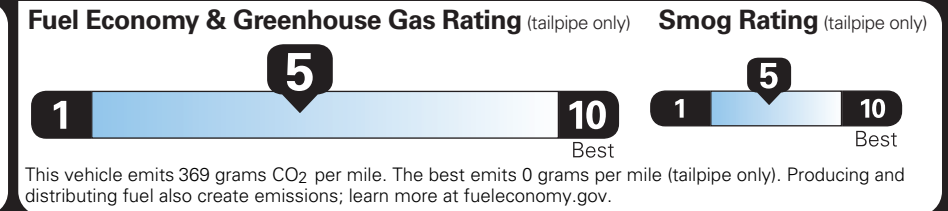

TB233 N RD32X 625 000063 02 23 26

EPA DOT Fuel Economy and Environment

Gasoline Vehicle

You spend \$1,750 more in fuel costs over 5 years compared to the average new vehicle.

Annual fuel cost \$2,050

Actual results will vary for many reasons, including driving conditions and how you drive and maintain your vehicle. The average new vehicle gets 29 MPG and costs \$8,500 to fuel over 5 years. Cost estimates are based on 15,000 miles per year at \$3.30 per gallon. MPGe is miles per gasoline gallon equivalent. Vehicle emissions are a significant cause of climate change and smog.