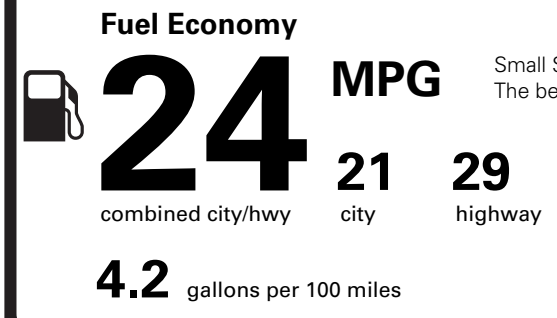

TB233 N RD32X 625 000063 02 23 26

EPA DOT Fuel Economy and Environment

Gasoline Vehicle

You spend \$1,750 more in fuel costs over 5 years compared to the average new vehicle.

Annual fuel cost \$2,050

Actual results will vary for many reasons, including driving conditions and how you drive and maintain your vehicle. The average new vehicle gets 29 MPG and costs \$8,500 to fuel over 5 years. Cost estimates are based on 15,000 miles per year at \$3.30 per gallon. MPGe is miles per gasoline gallon equivalent. Vehicle emissions are a significant cause of climate change and smog.