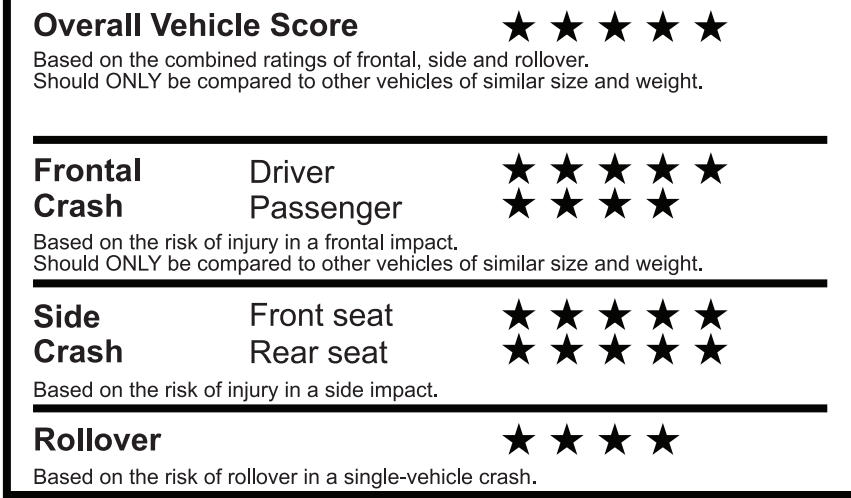

TB233 N RD32X 625 000063 02 23 26

EPA DOT Fuel Economy and Environment

Gasoline Vehicle

You spend \$1,750 more in fuel costs over 5 years compared to the average new vehicle.

Annual fuel cost \$2,050

Actual results will vary for many reasons, including driving conditions and how you drive and maintain your vehicle. The average new vehicle gets 29 MPG and costs \$8,500 to fuel over 5 years. Cost estimates are based on 15,000 miles per year at \$3.30 per gallon. MPGe is miles per gasoline gallon equivalent. Vehicle emissions are a significant cause of climate change and smog.

fueleconomy.gov

Calculate personalized estimates and compare vehicles

GOVERNMENT 5-STAR SAFETY RATINGS

Star ratings range from 1 to 5 stars (★★★★★), with 5 being the highest. Source: National Highway Traffic Safety Administration (NHTSA). www.safercar.gov or 1-888-327-4236